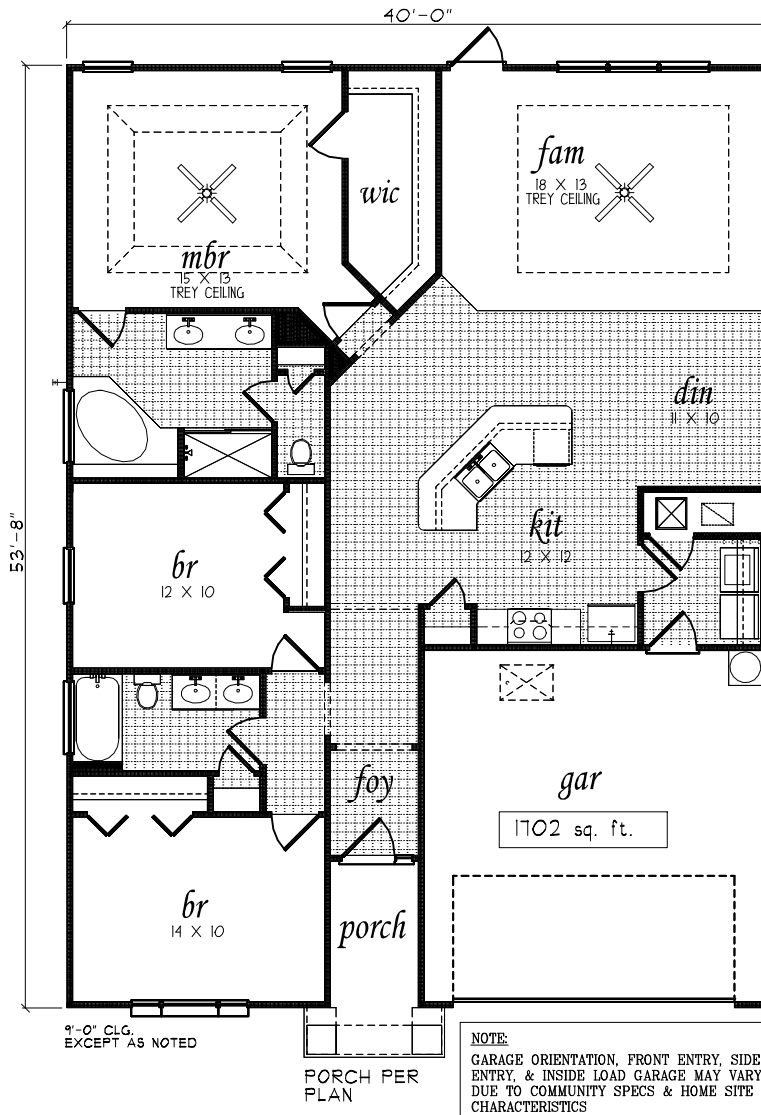

Aspen

Designed Exclusively for Turner Heritage Homes, LLC
www.TurnerHeritage.com
(850) 878 - 4663

©COPYRIGHT 10/25/2010 TURNER HERITAGE HOMES, LLC.
Continuing a policy of constant research and development, we reserve the right of price, product or design change without notice or obligation. Artist's rendering only, may not reflect actual characteristics of finished home.