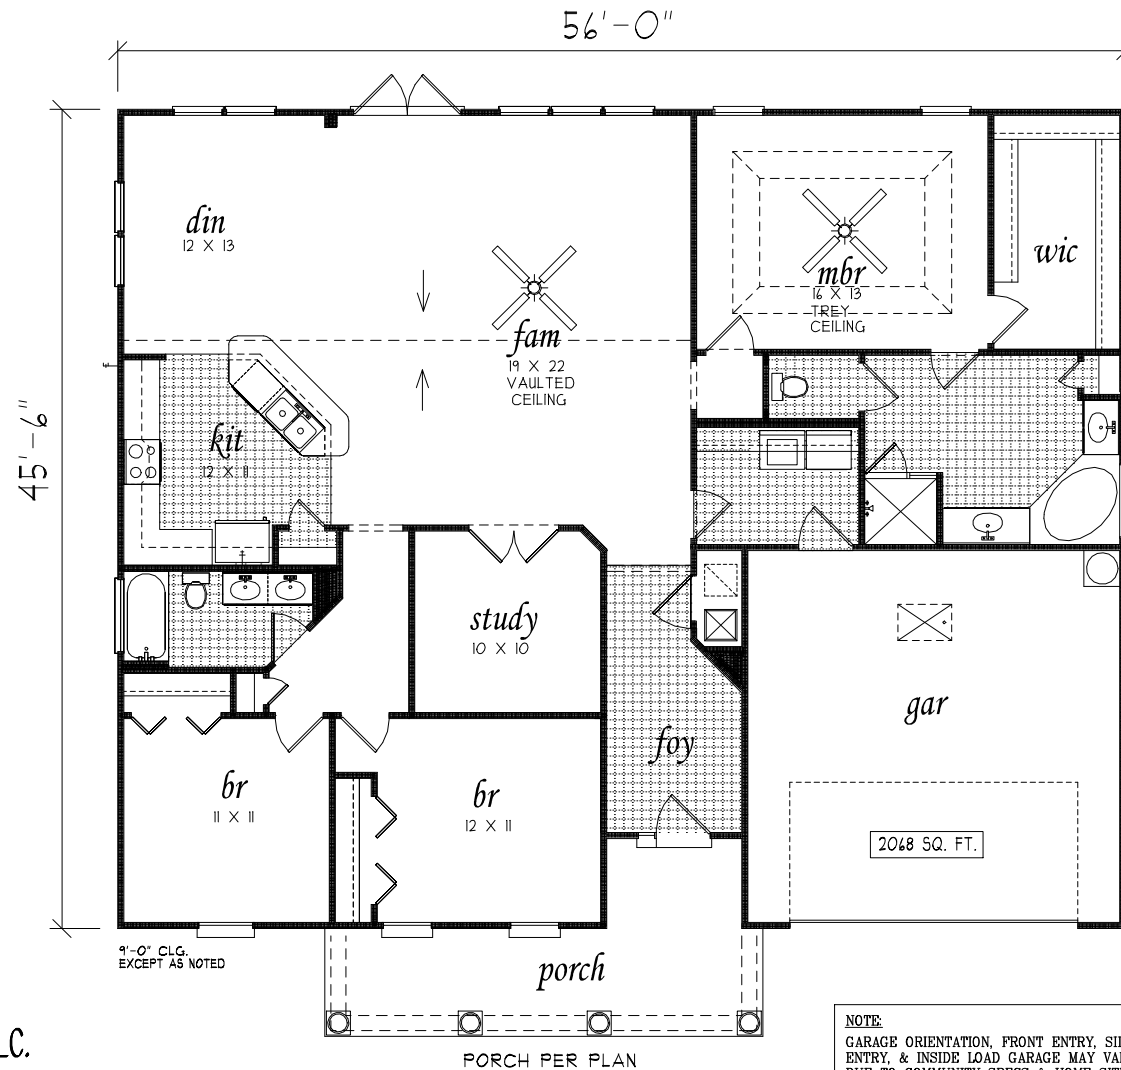

Beech

Designed Exclusively for Turner Heritage Homes, LLC
www.TurnerHeritage.com
(850) 878 - 4663

TURNER HERITAGE HOMES

facebook "like" us on

<https://www.facebook.com/TurnerHeritage>

NOTE:
GARAGE ORIENTATION, FRONT ENTRY, SIDE ENTRY, & INSIDE LOAD GARAGE MAY VARY DUE TO COMMUNITY SPECS & HOME SITE CHARACTERISTICS

© COPYRIGHT 10/25/2010 TURNER HERITAGE HOMES, LLC.

Continuing a policy of constant research and development, we reserve the right of price, product or design change without notice or obligation. Artist's rendering only, may not reflect actual characteristics of finished home.

Turner Heritage Homes, LLC
502-C Capital Circle S.E., Tallahassee, Florida 32301
Phone (850) 878-4663 TurnerHeritage.com