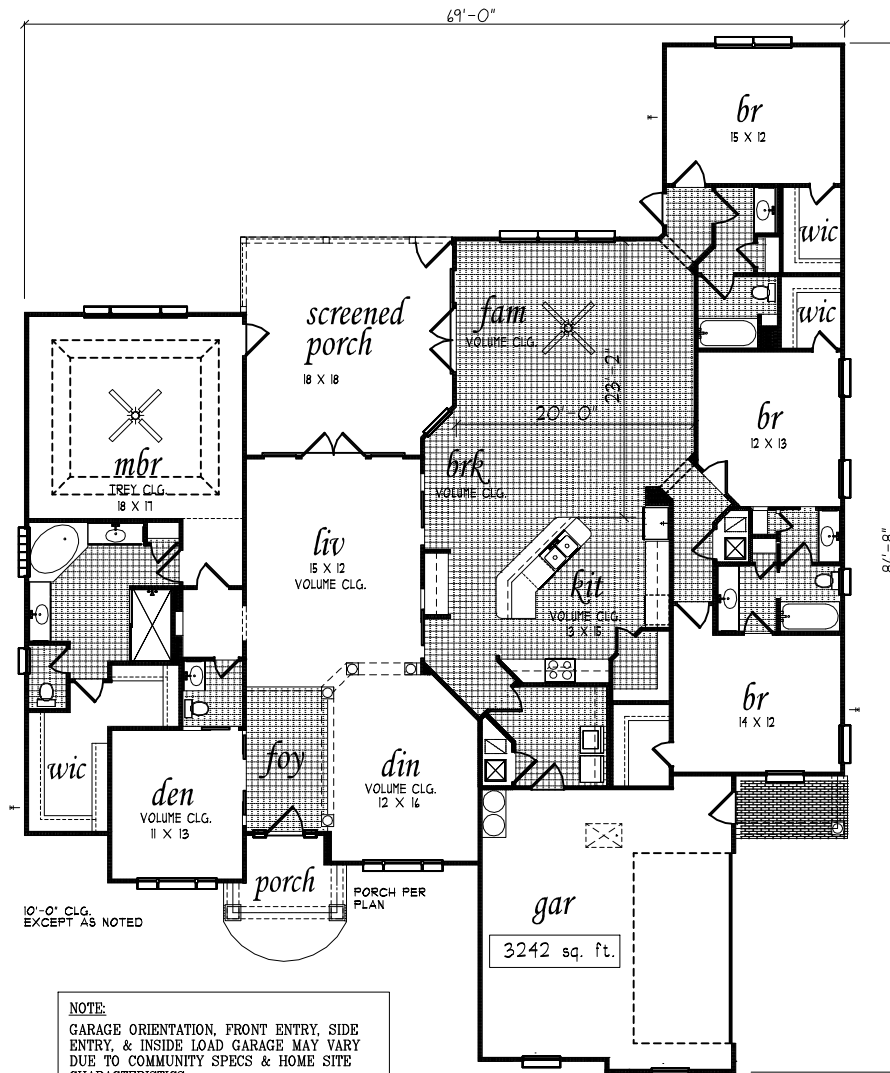

Charlotte

Designed Exclusively for Turner Heritage Homes, LLC
www.TurnerHeritage.com
(850) 878 - 4663

NOTE:
GARAGE ORIENTATION, FRONT ENTRY, SIDE ENTRY, & INSIDE LOAD GARAGE MAY VARY DUE TO COMMUNITY SPECS & HOME SITE CHARACTERISTICS

TURNER HERITAGE HOMES

"like" us on facebook

<https://www.facebook.com/TurnerHeritage>

Turner Heritage Homes, LLC
502-C Capital Circle S.E., Tallahassee, Florida 32301
Phone (850) 878-4663 TurnerHeritage.com

© COPYRIGHT 10/25/2010 TURNER HERITAGE HOMES, LLC.
Continuing a policy of constant research and development, we reserve the right of price, product or design change without notice or obligation. Artist's rendering only, may not reflect actual characteristics of finished home.