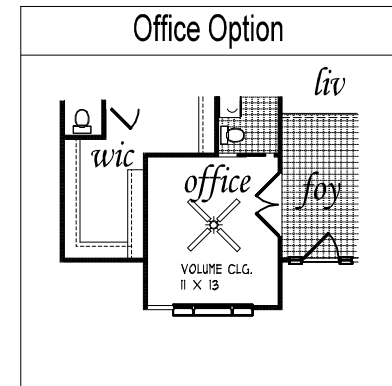

Charlotte

Designed Exclusively for Turner Heritage Homes, LLC
www.TurnerHeritage.com
(850) 878 - 4663

NOTE:
GARAGE ORIENTATION, FRONT ENTRY, SIDE ENTRY, & INSIDE LOAD GARAGE MAY VARY DUE TO COMMUNITY SPECS & HOME SITE CHARACTERISTICS

TURNER HERITAGE HOMES

"like" us on facebook

<https://www.facebook.com/TurnerHeritage>

Turner Heritage Homes, LLC
502-C Capital Circle S.E., Tallahassee, Florida 32301
Phone (850) 878-4663 TurnerHeritage.com

© COPYRIGHT 10/25/2010 TURNER HERITAGE HOMES, LLC.
Continuing a policy of constant research and development, we reserve the right of price, product or design change without notice or obligation. Artist's rendering only, may not reflect actual characteristics of finished home.