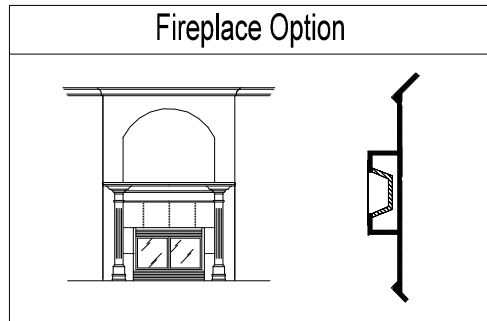

Charlotte

Designed Exclusively for Turner Heritage Homes, LLC
www.TurnerHeritage.com
(850) 878 - 4663

NOTE:
GARAGE ORIENTATION, FRONT ENTRY, SIDE ENTRY, & INSIDE LOAD GARAGE MAY VARY DUE TO COMMUNITY SPECS & HOME SITE CHARACTERISTICS

TURNER HERITAGE HOMES

"like" us on facebook

<https://www.facebook.com/TurnerHeritage>

Turner Heritage Homes, LLC
502-C Capital Circle S.E., Tallahassee, Florida 32301
Phone (850) 878-4663 TurnerHeritage.com

© COPYRIGHT 10/25/2010 TURNER HERITAGE HOMES, LLC.
Continuing a policy of constant research and development, we reserve the right of price, product or design change without notice or obligation. Artist's rendering only, may not reflect actual characteristics of finished home.