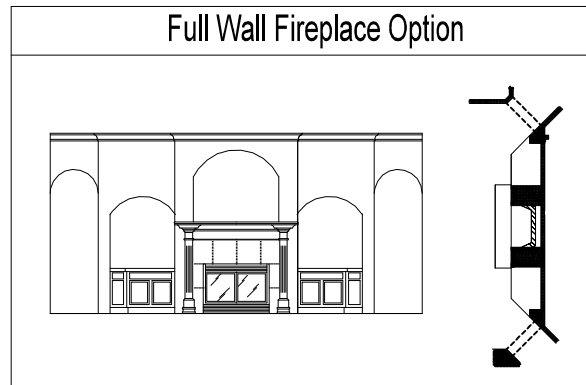

Charlotte

Designed Exclusively for Turner Heritage Homes, LLC
www.TurnerHeritage.com
(850) 878 - 4663

NOTE:
GARAGE ORIENTATION, FRONT ENTRY, SIDE ENTRY, & INSIDE LOAD GARAGE MAY VARY DUE TO COMMUNITY SPECS & HOME SITE CHARACTERISTICS

TURNER HERITAGE HOMES

"like" us on facebook

<https://www.facebook.com/TurnerHeritage>

Turner Heritage Homes, LLC
502-C Capital Circle S.E., Tallahassee, Florida 32301
Phone (850) 878-4663 TurnerHeritage.com

© COPYRIGHT 10/25/2010 TURNER HERITAGE HOMES, LLC.
Continuing a policy of constant research and development, we reserve the right of price, product or design change without notice or obligation. Artist's rendering only, may not reflect actual characteristics of finished home.