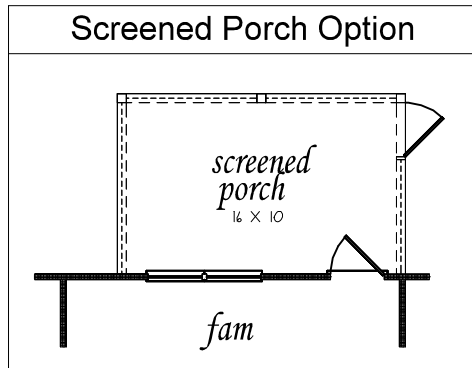

MODEL A - 1807 SQ. FT.

MODEL B - 1793 SQ. FT.

MODEL C - 1793 SQ. FT.

© COPYRIGHT 10/25/2010 TURNER HERITAGE HOMES, LLC.

Continuing a policy of constant research and development, we reserve the right of price, product or design change without notice or obligation. Artist's rendering only, may not reflect actual characteristics of finished home.

53'-6"

46'-0"

NOTE:
 GARAGE ORIENTATION, FRONT ENTRY, SIDE ENTRY, & INSIDE LOAD GARAGE MAY VARY DUE TO COMMUNITY SPECS & HOME SITE CHARACTERISTICS

TURNER HERITAGE HOMES
 "like" us on facebook
<https://www.facebook.com/TurnerHeritage>