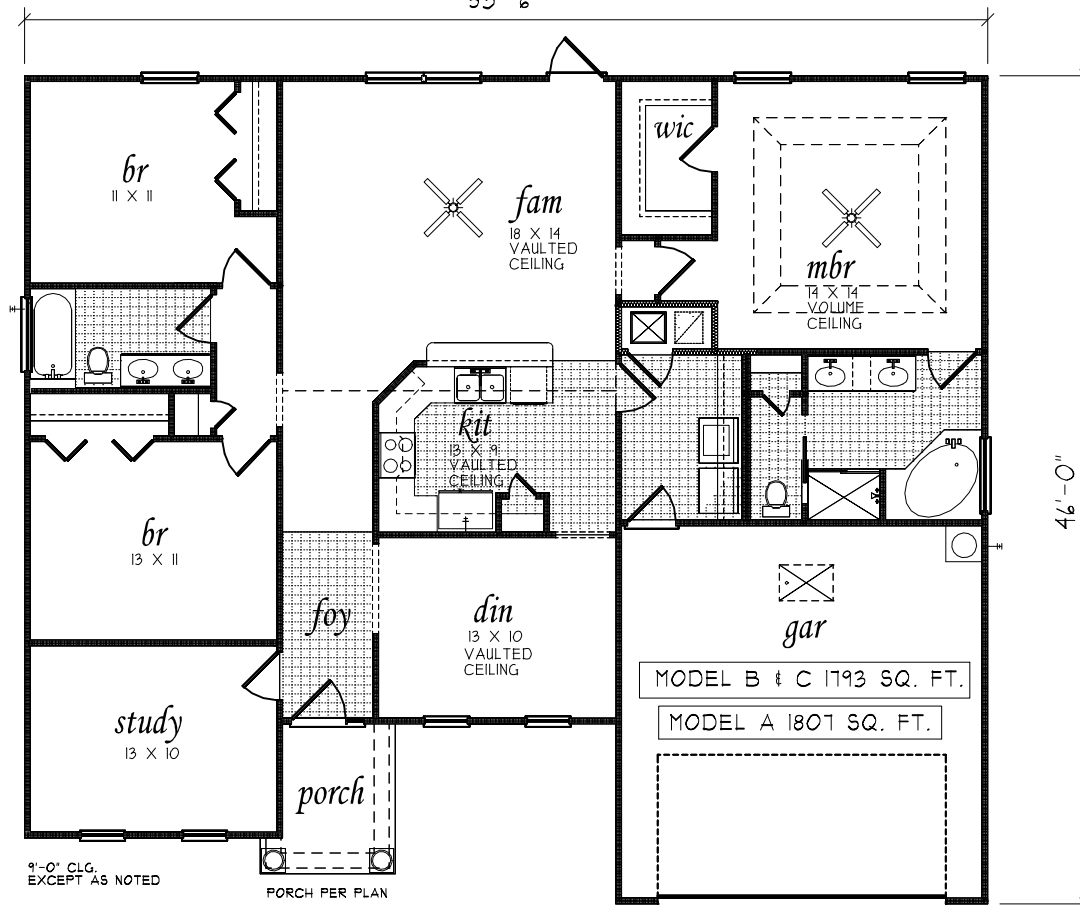

MODEL A - 1807 SQ. FT.

MODEL B - 1793 SQ. FT.

MODEL C - 1793 SQ. FT.

© COPYRIGHT 10/25/2010 TURNER HERITAGE HOMES, LLC.

Continuing a policy of constant research and development, we reserve the right of price, product or design change without notice or obligation. Artist's rendering only, may not reflect actual characteristics of finished home.

53'-6"

46'-0"

NOTE:
 GARAGE ORIENTATION, FRONT ENTRY, SIDE ENTRY, & INSIDE LOAD GARAGE MAY VARY DUE TO COMMUNITY SPECS & HOME SITE CHARACTERISTICS

TURNER HERITAGE HOMES
 "like" us on facebook
<https://www.facebook.com/TurnerHeritage>