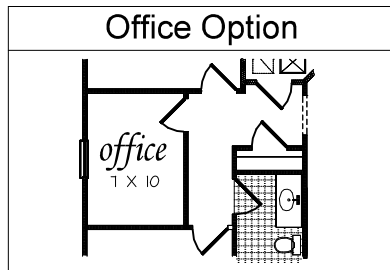

Greenwich

Designed Exclusively for Turner Heritage Homes, LLC
www.TurnerHeritage.com
(850) 878 - 4663

TURNER HERITAGE HOMES
"like" us on facebook
<https://www.facebook.com/TurnerHeritage>

NOTE:
GARAGE ORIENTATION, FRONT ENTRY, SIDE ENTRY, & INSIDE LOAD GARAGE MAY VARY DUE TO COMMUNITY SPECS & HOME SITE CHARACTERISTICS

©COPYRIGHT 10/25/2010 TURNER HERITAGE HOMES, LLC.

Continuing a policy of constant research and development, we reserve the right of price, product or design change without notice or obligation. Artist's rendering only, may not reflect actual characteristics of finished home.

Turner Heritage Homes, LLC
502-C Capital Circle S.E., Tallahassee, Florida 32301
Phone (850) 878-4663 TurnerHeritage.com