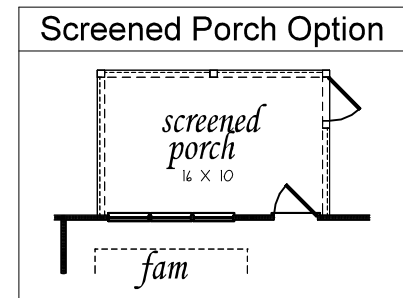

Greenwich

Designed Exclusively for Turner Heritage Homes, LLC
www.TurnerHeritage.com
(850) 878 - 4663

TURNER HERITAGE HOMES
"like" us on facebook
<https://www.facebook.com/TurnerHeritage>

NOTE:
GARAGE ORIENTATION, FRONT ENTRY, SIDE ENTRY, & INSIDE LOAD GARAGE MAY VARY DUE TO COMMUNITY SPECS & HOME SITE CHARACTERISTICS

©COPYRIGHT 10/25/2010 TURNER HERITAGE HOMES, LLC.

Continuing a policy of constant research and development, we reserve the right of price, product or design change without notice or obligation. Artist's rendering only, may not reflect actual characteristics of finished home.

Turner Heritage Homes, LLC
502-C Capital Circle S.E., Tallahassee, Florida 32301
Phone (850) 878-4663 TurnerHeritage.com