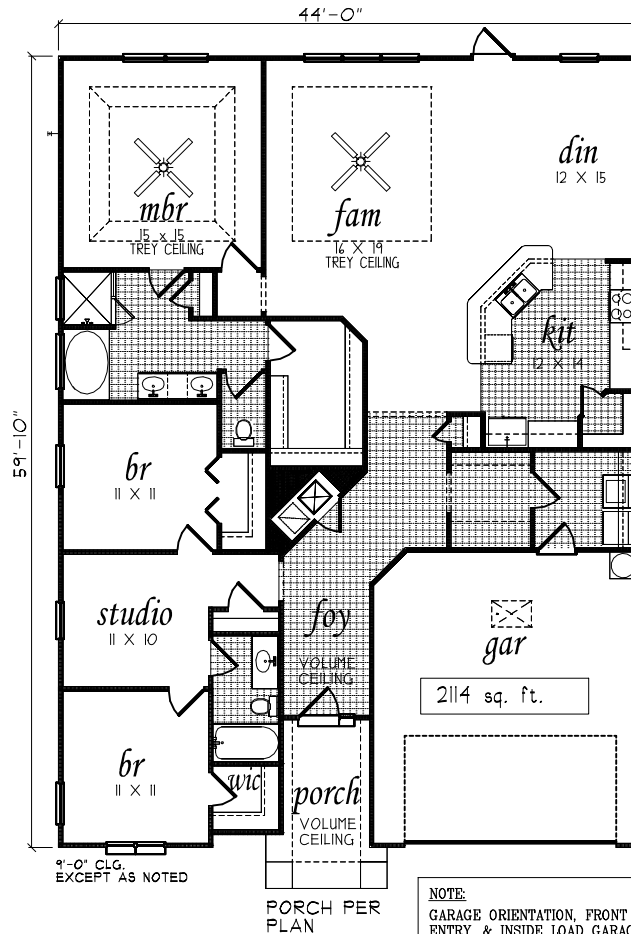

Greenwich

Designed Exclusively for Turner Heritage Homes, LLC
www.TurnerHeritage.com
(850) 878 - 4663

TURNER HERITAGE HOMES
"like" us on facebook
<https://www.facebook.com/TurnerHeritage>

NOTE:
GARAGE ORIENTATION, FRONT ENTRY, SIDE ENTRY, & INSIDE LOAD GARAGE MAY VARY DUE TO COMMUNITY SPECS & HOME SITE CHARACTERISTICS

©COPYRIGHT 10/25/2010 TURNER HERITAGE HOMES, LLC.

Continuing a policy of constant research and development, we reserve the right of price, product or design change without notice or obligation. Artist's rendering only, may not reflect actual characteristics of finished home.

Turner Heritage Homes, LLC
502-C Capital Circle S.E., Tallahassee, Florida 32301
Phone (850) 878-4663 TurnerHeritage.com