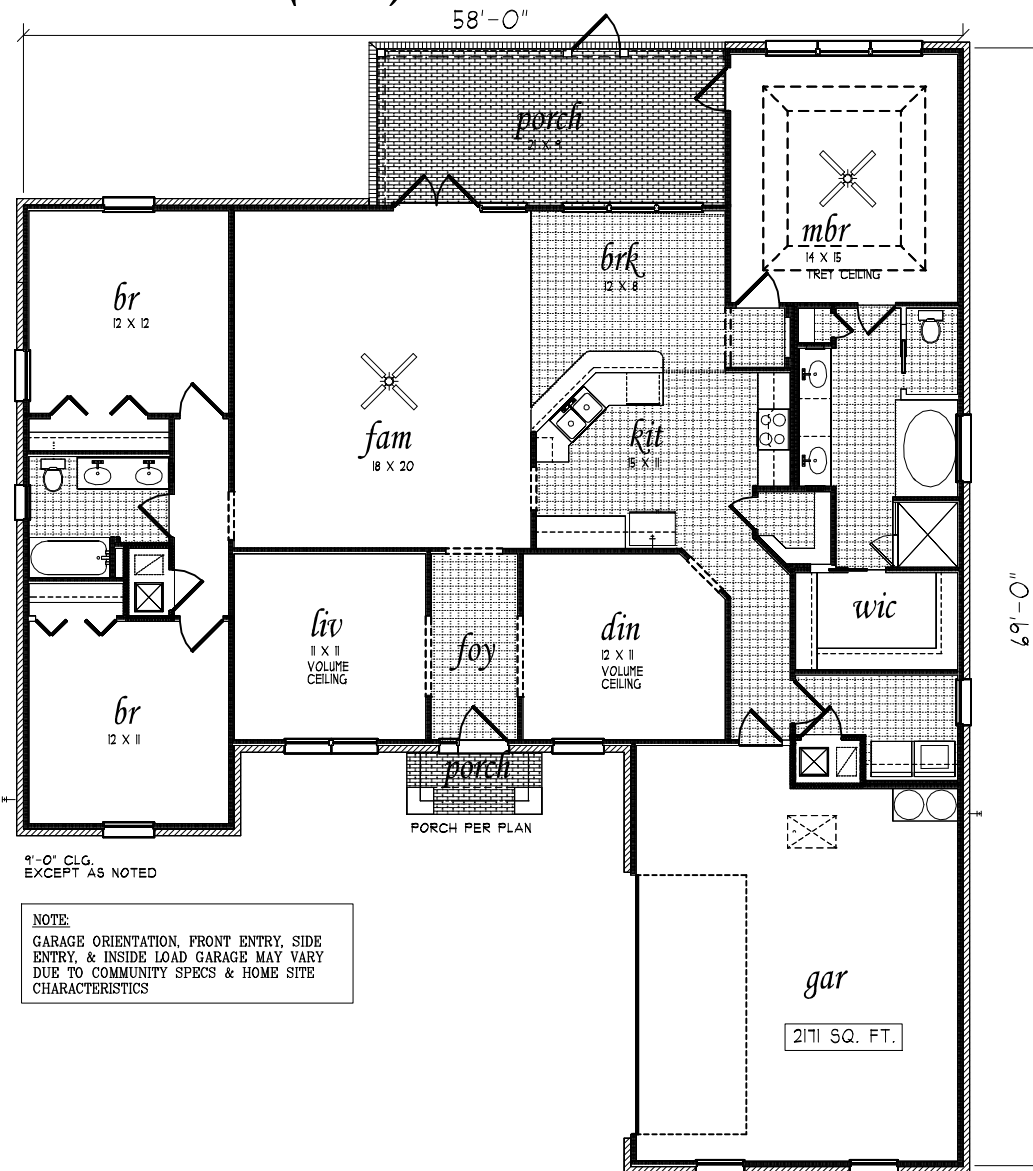

Hamilton

Designed Exclusively for Turner Heritage Homes, LLC

www.TurnerHeritage.com

(850) 878 - 4663

Corner Fireplace Option