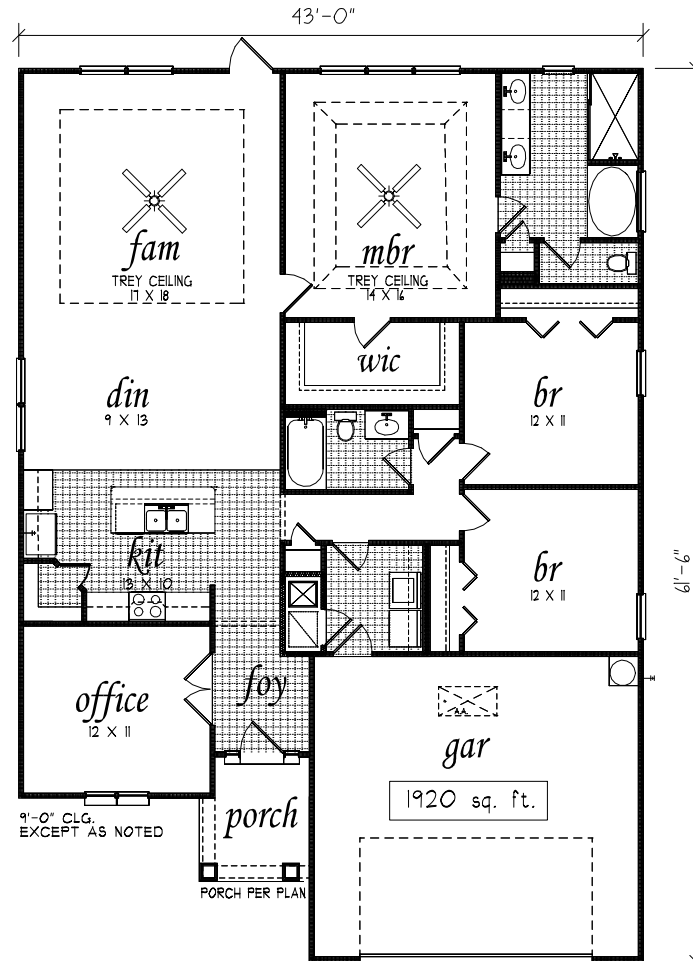

MODEL A - 1920 SQ. FT.

MODEL B - 1920 SQ. FT.

MODEL C - 1920 SQ. FT.

MODEL D - 1920 SQ. FT.

© COPYRIGHT 10/25/2010 TURNER HERITAGE HOMES, LLC.

Continuing a policy of constant research and development, we reserve the right of price, product or design change without notice or obligation. Artist's rendering only, may not reflect actual characteristics of finished home.

# Harvest

Designed Exclusively for Turner Heritage Homes, LLC  
 www.TurnerHeritage.com  
 (850) 878 - 4663

Alternate Master Entry Option

Screened Porch Option

Corner Fireplace Option

4th Bedroom Option

NOTE:  
 GARAGE ORIENTATION, FRONT ENTRY, SIDE ENTRY, & INSIDE LOAD GARAGE MAY VARY DUE TO COMMUNITY SPECS & HOME SITE CHARACTERISTICS