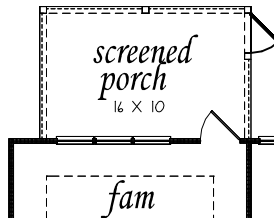

MODEL A - 1920 SQ. FT.

MODEL B - 1920 SQ. FT.

MODEL C - 1920 SQ. FT.

MODEL D - 1920 SQ. FT.

© COPYRIGHT 10/25/2010 TURNER HERITAGE HOMES, LLC.

Continuing a policy of constant research and development, we reserve the right of price, product or design change without notice or obligation. Artist's rendering only, may not reflect actual characteristics of finished home.

# Harvest

Designed Exclusively for Turner Heritage Homes, LLC  
 www.TurnerHeritage.com  
 (850) 878 - 4663

Alternate Master Entry Option

Screened Porch Option

Corner Fireplace Option

4th Bedroom Option

NOTE:  
 GARAGE ORIENTATION, FRONT ENTRY, SIDE ENTRY, & INSIDE LOAD GARAGE MAY VARY DUE TO COMMUNITY SPECS & HOME SITE CHARACTERISTICS