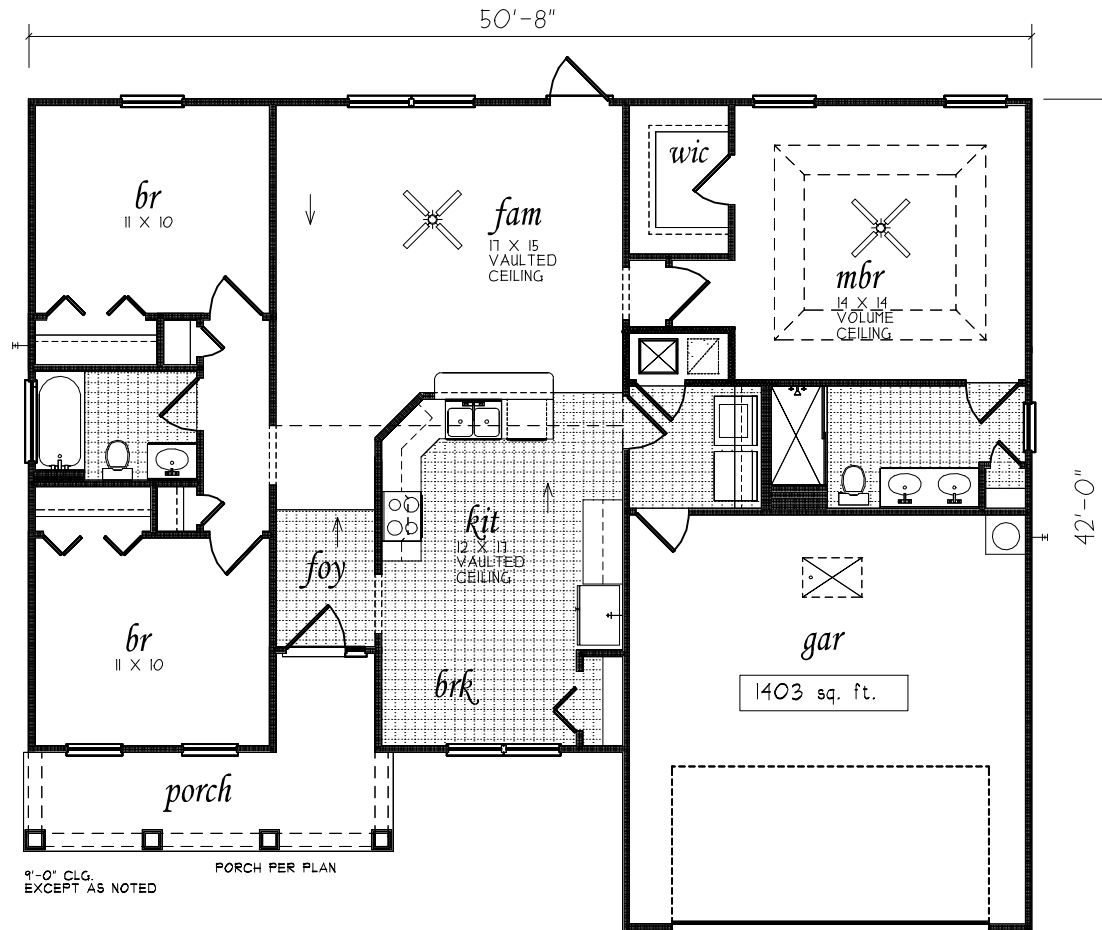

Lafayette

Designed Exclusively for Turner Heritage Homes, LLC
www.TurnerHeritage.com
(850) 878 - 4663