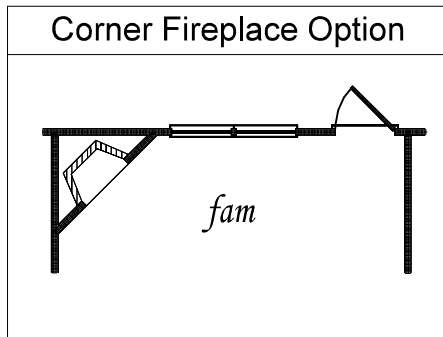

Lafayette

Designed Exclusively for Turner Heritage Homes, LLC
www.TurnerHeritage.com
(850) 878 - 4663