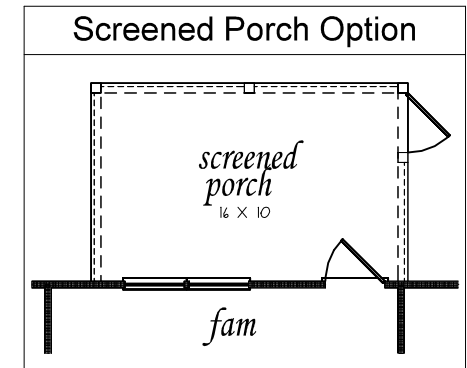

Lafayette

Designed Exclusively for Turner Heritage Homes, LLC
www.TurnerHeritage.com
(850) 878 - 4663