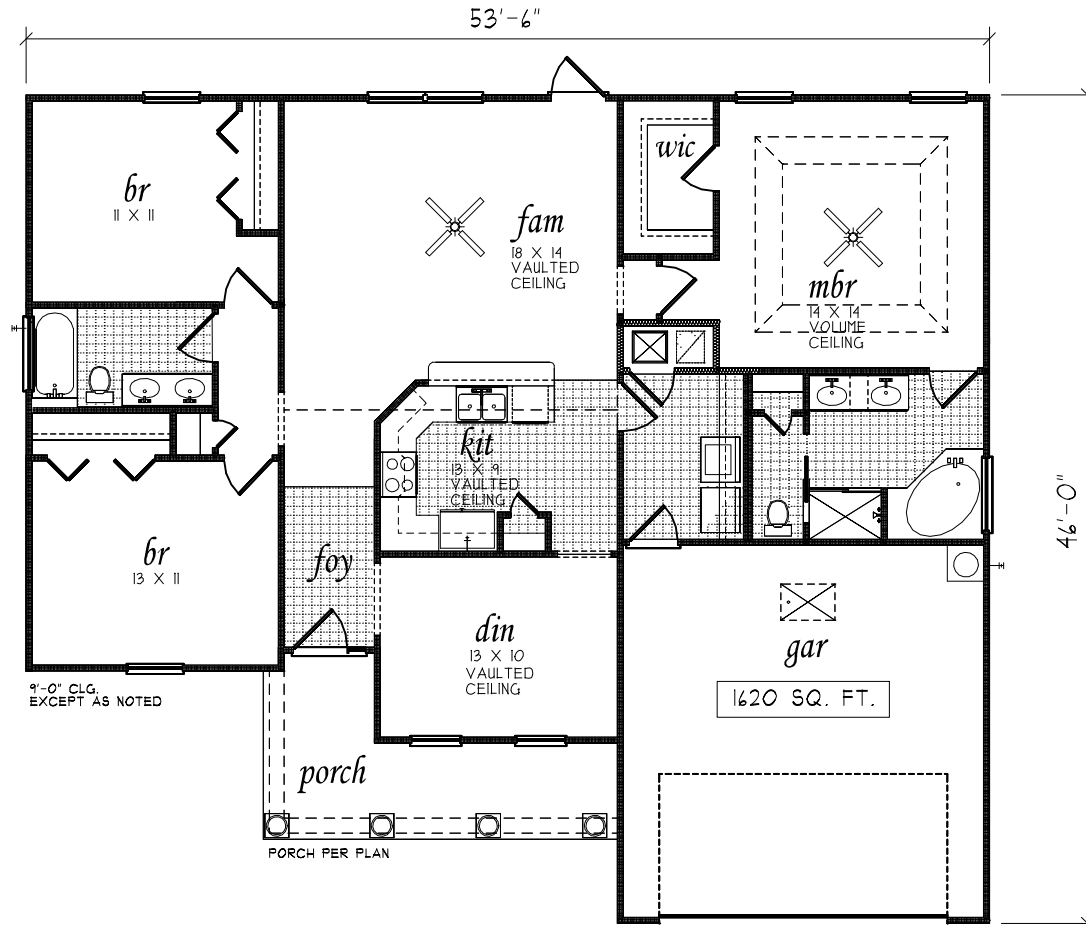

Magnolia

Designed Exclusively for Turner Heritage Homes, LLC
www.TurnerHeritage.com
(850) 878 - 4663

NOTE:
GARAGE ORIENTATION, FRONT ENTRY, SIDE ENTRY, & INSIDE LOAD GARAGE MAY VARY DUE TO COMMUNITY SPECS & HOME SITE CHARACTERISTICS

TURNER HERITAGE HOMES

facebook "like" us on

facebook

<https://www.facebook.com/TurnerHeritage>

© COPYRIGHT 10/25/2010 TURNER HERITAGE HOMES, LLC.

Continuing a policy of constant research and development, we reserve the right of price, product or design change without notice or obligation. Artist's rendering only, may not reflect actual characteristics of finished home.

Turner Heritage Homes, LLC
502-C Capital Circle S.E., Tallahassee, Florida 32301
Phone (850) 878-4663 TurnerHeritage.com