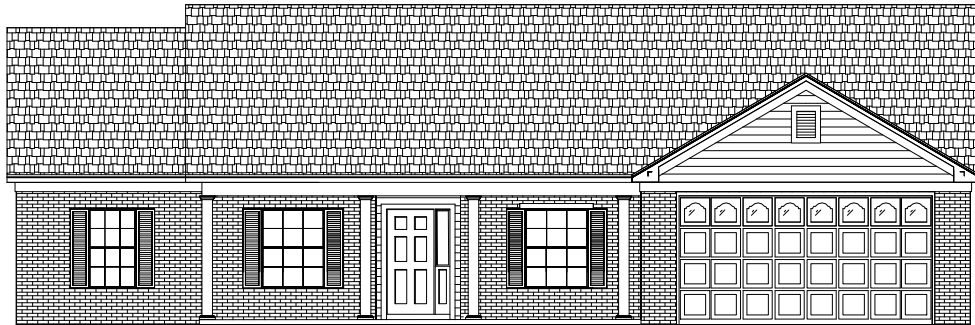

# Mimosa

Designed Exclusively for Turner Heritage Homes, LLC

[www.TurnerHeritage.com](http://www.TurnerHeritage.com)

(850) 878 - 4663

**NOTE:**

GLASS PANELS SHOWN IN GARAGE DOORS  
MAY NOT BE AVAILABLE IN ALL COMMUNITIES  
GARAGE DOORS SHOWN ARE  
UPGRADED OPTIONS

MODEL A - 1749 SQ. FT.

MODEL B - 1749 SQ. FT.

MODEL C - 1749 SQ. FT.

© COPYRIGHT 10/25/2010 TURNER HERITAGE HOMES, LLC.

Continuing a policy of constant research and development, we reserve the right of price, product or design change without notice or obligation. Artist's rendering only, may not reflect actual characteristics of finished home.