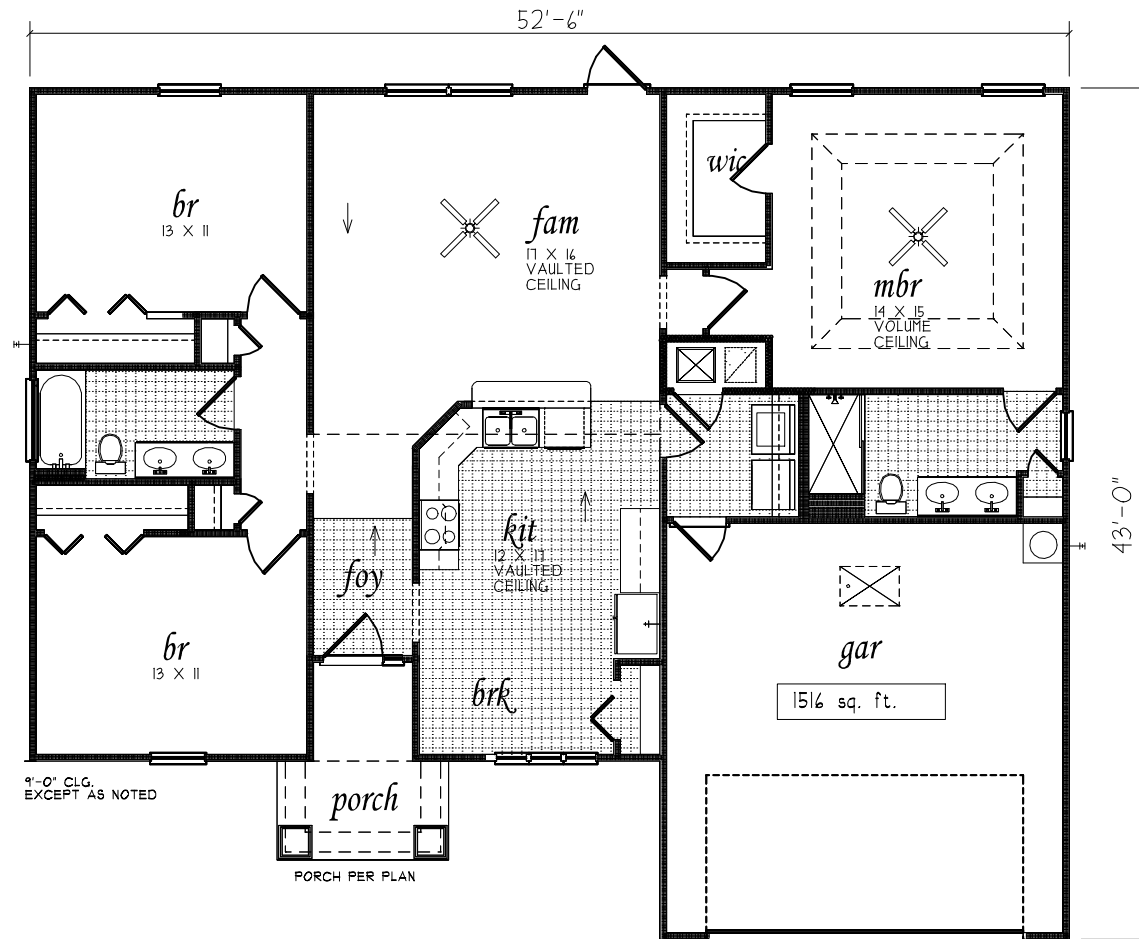

Montego

Designed Exclusively for Turner Heritage Homes, LLC
www.TurnerHeritage.com
(850) 878 - 4663