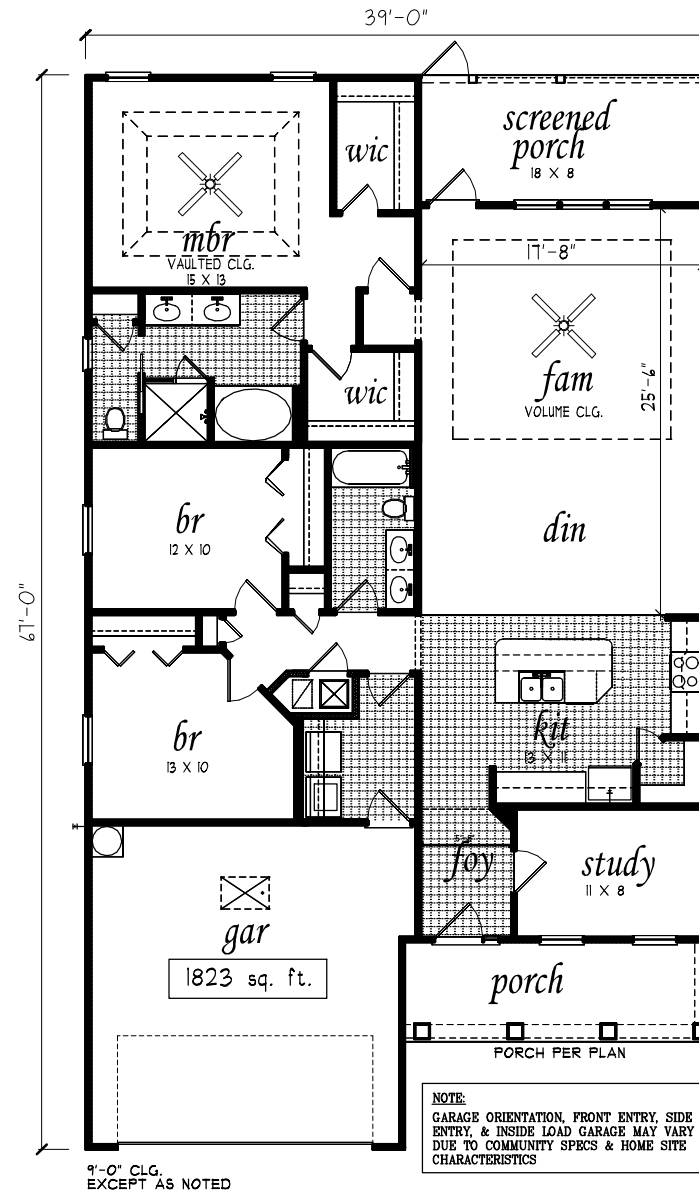

Tupelo

Designed Exclusively for Turner Heritage Homes, Inc.

NOTE:
GLASS PANELS SHOWN IN GARAGE DOORS
MAY NOT BE AVAILABLE IN ALL COMMUNITIES

NOTE:
GARAGE DOORS SHOWN
ARE UPGRADED OPTIONS

MODEL A - 1823 Sq. Ft.

MODEL B - 1823 Sq. Ft.

MODEL C - 1823 Sq. Ft.

Tupelo

Designed Exclusively for Turner Heritage Homes, Inc.

Corner Fireplace Option

Sitting Room Option